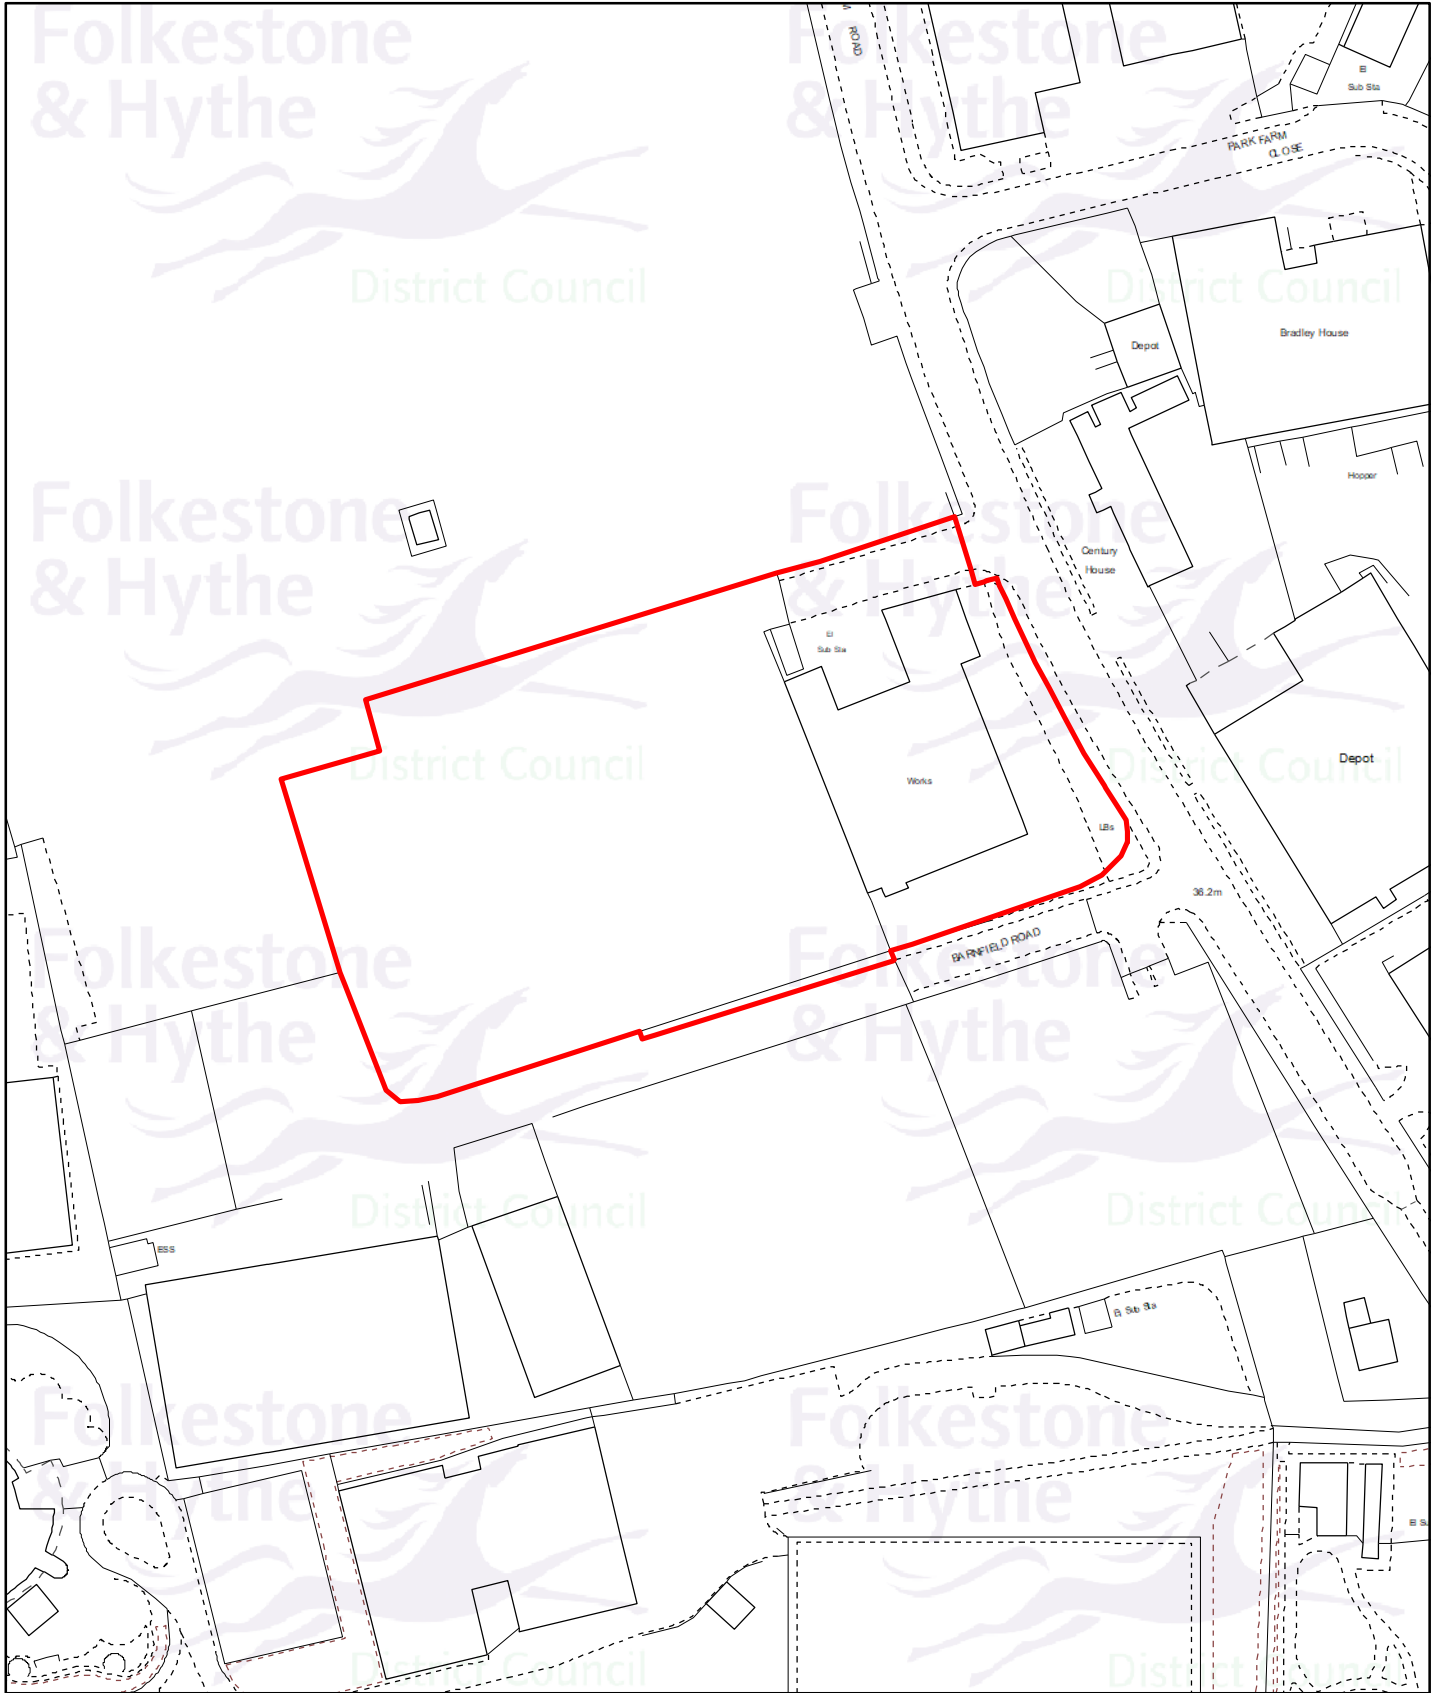

23/0529/FH - Unit 14, Barnfield Road, Folkestone, Kent, CT19 5DX

Drawn date:  
19 Sep 2023

Drawn by:  
Brian Harper

Drawing ref:  
2237/COM/TG

Contains Ordnance Survey data  
© Crown copyright and database right  
Folkestone & Hythe District Council AC0000821403 - 2023

Drawn at 1:1,250 on A4